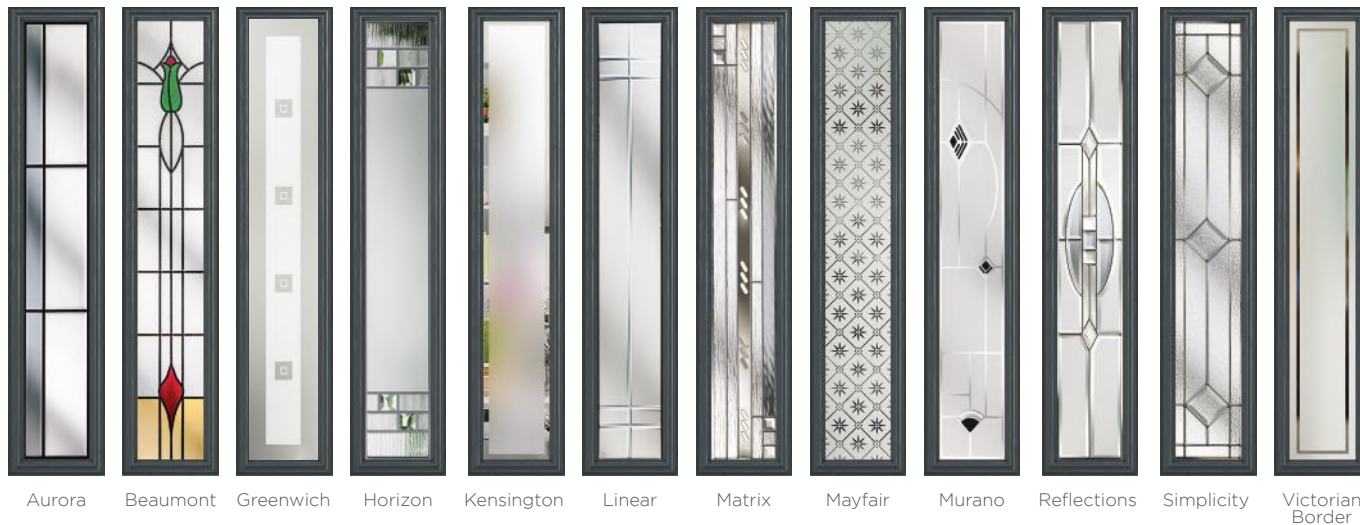

Contemporary Look

This highly-desirable contemporary door style works well with either our standard range of handles or upgrade to our range of stainless-steel bar handles.

12 Decorative Glass Options

Abercorn
Colour - Anthracite Grey
Glass - Matrix

This door is available with or without grooves

Available with Ultimate Glass Surround.

Learn more about these styles at compdoor.co.uk 25