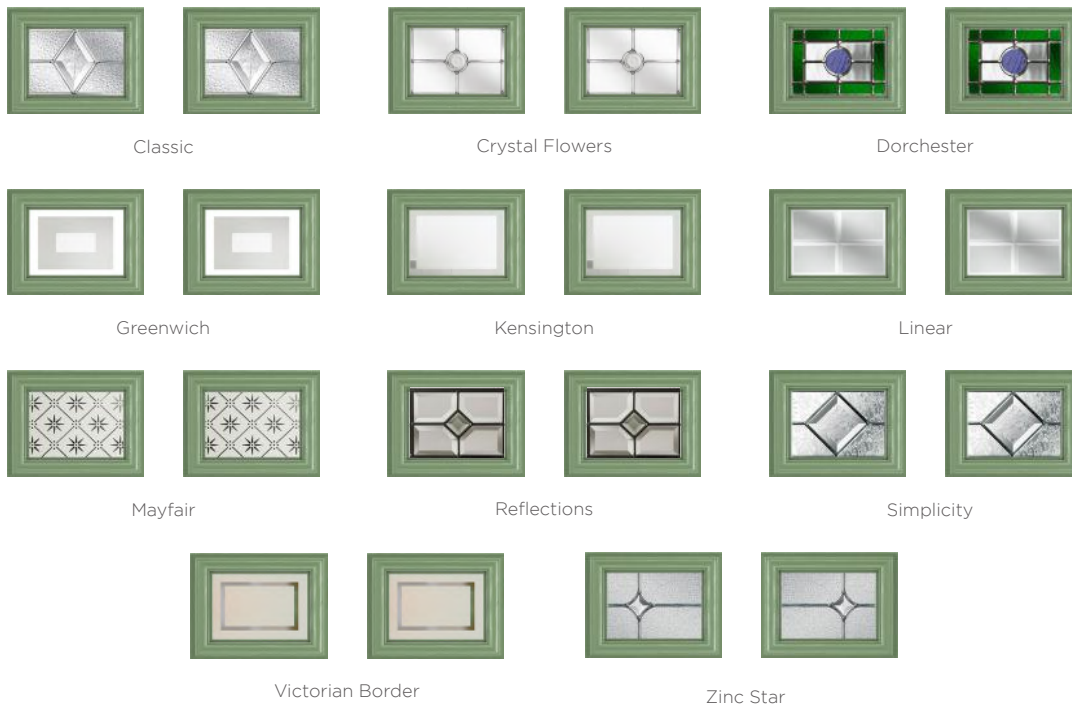

Majestic Masterpiece

The Middleton door complements authentic Edwardian and Georgian architecture with the option to include glazing in the top panels.

11 Decorative Glass Options

Middleton 2
Colour - Chartwell Green
Glass - Simplicity