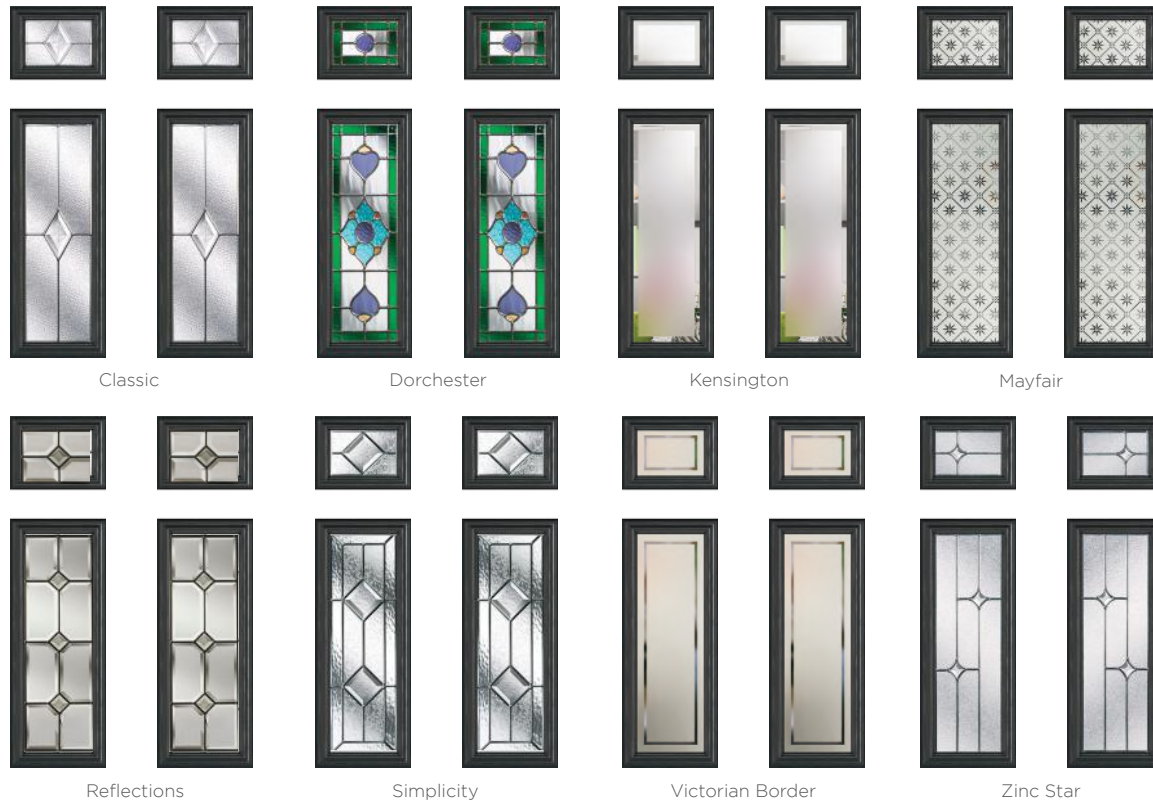

Classic

Dorchester

Kensington

Mayfair

Reflections

Simplicity

Victorian Border

Zinc Star

Available with SleekSkin.