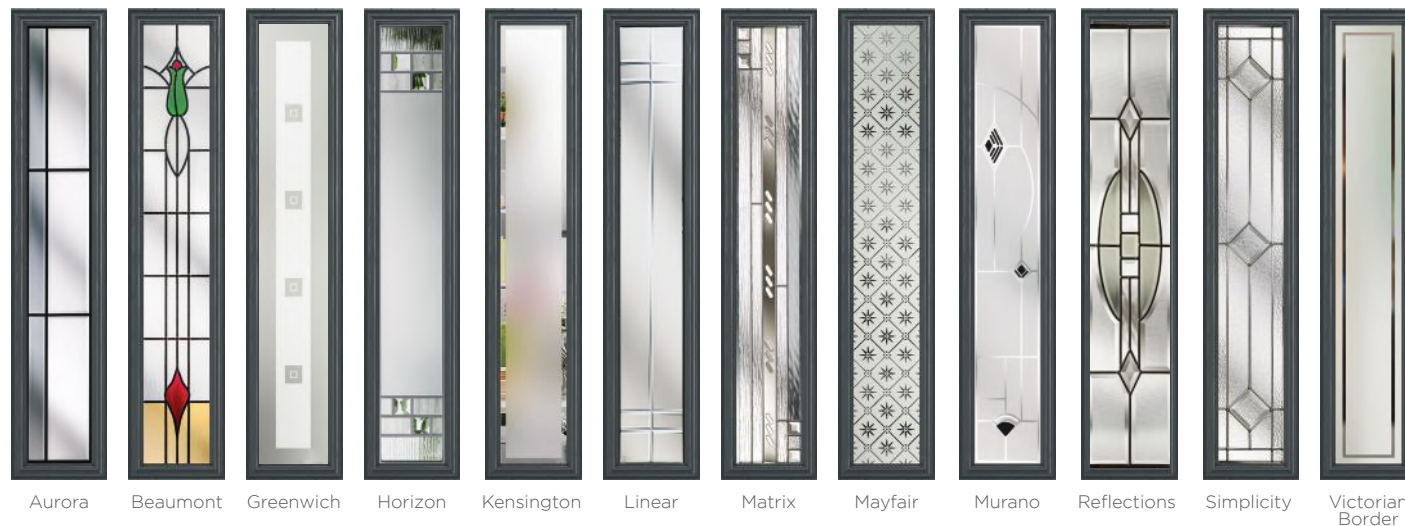

Available with Ultimate Cassette.