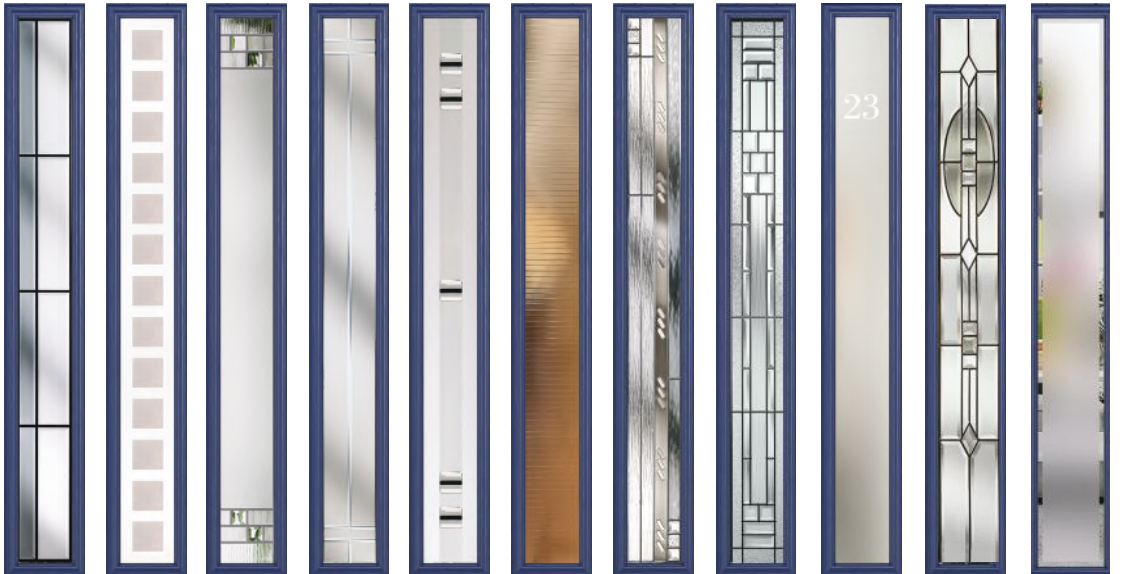

Aurora   Etched Square   Horizon   Linear   Linosa   Masterline   Matrix   New Orleans   Numbers additional designs available   Reflections   Kensington Border

Available with Ultimate Glass Surround.