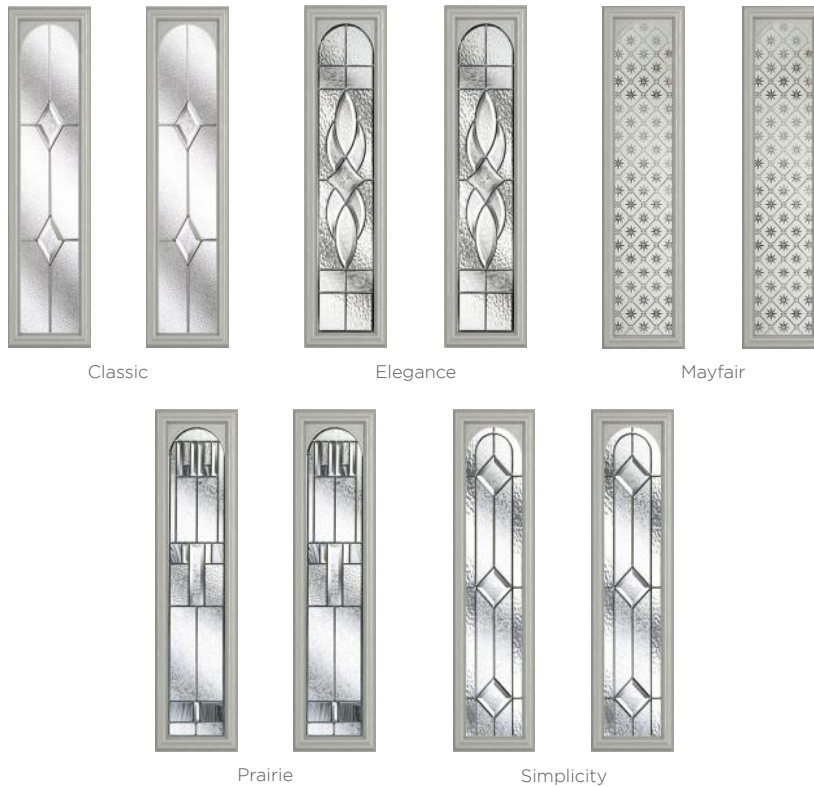

An Elegant Twist

Similar to the Whitmore but with an elegant twist, the Elmhurst offers a softer look with curved arch glazing.

5 Decorative Glass Options

Elmhurst
Colour - Agate Grey
Glass - Elegance

Learn more about these styles at compdoor.co.uk